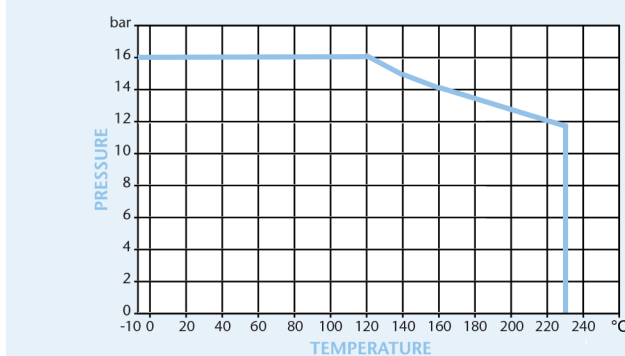

PN16 Cast Iron Swing Check Valve, Lever & Weight

Features

- Flange Mounting PN16 Only
- Flange conforms to BS EN1092 PN16
- Conforms to BS EN12334
- Sizes DN50-400 conform to BS 5153 (BS EN558-1 Series 10)

Pressure/Temperature

	50	65	80	100	125	150	200	250	300	350	400	450	500	600
L	203	216	241	292	330	356	495	622	699	787	914	914	1016	1219
D	165	185	200	220	250	285	340	405	460	520	580	640	715	840
D1	125	145	160	180	210	240	295	355	410	470	525	585	650	770
D2	99	118	132	156	184	211	266	319	378	429	480	548	609	720
B	20	20	22	24	26	26	30	32	32	36	38	40	42	48
n-d	4-19	4-19	8-19	8-19	8-19	8-23	12-23	12-28	12-28	16-28	16-31	20-31	20-34	20-37
f	3	3	3	3	3	3	3	3	4	4	4	4	4	5
Kgs	13.8	19.5	23.6	38	59	79.6	126.9	243	291	456	586	710	900	1350

Technical Data

Max Pressure 16 Bar
Working Temperature -10°C to +230°C

Dimensions in mm

This data sheet is designed as a guide and should not be regarded as wholly accurate in every detail. We reserve the right to amend the specification of any product without notice.