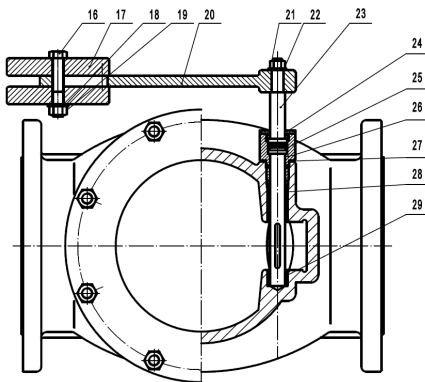

PN16 Cast Iron Swing Check Valve, Lever & Weight

Features

- Flange Mounting PN16 Only
- Flange conforms to BS EN1092 PN16
- Conforms to BS EN12334
- Sizes DN50-400 conform to BS 5153 (BS EN558-1 Series 10)

Technical Data

Max Pressure 16 Bar
Working Temperature -10°C to +230°C

Dimensions in mm

This data sheet is designed as a guide and should not be regarded as wholly accurate in every detail. We reserve the right to amend the specification of any product without notice.

N.	Part Name	Materials
1	Body	Cast Iron - BS EN1561 EN-GJL-250
2	Seat Ring	Cast Bronze - BS1400 LG2
3	Disc Ring	Cast Bronze - BS1400 LG2
4	Disc	Cast Iron - BS EN1561 EN-GJL-250
5	Hanger	Ductile Iron - BS EN1563 EN-GJS-450-10
6	Pin	Stainless Steel - BS970 304S15
7	Split Pin	Stainless Steel - BS970 304S15
8	Disc Screw	Steel - BS970 43A
9	Nut	Steel - BS970 43A
10	Washer	Steel - BS970 43A
11	Bond	Steel - BS970 43A
12	Gasket	Soft Steel Cardboard
13	Bolt	Steel - BS970 43A
14	Nut	Steel - BS970 43A
15	Bonnet	Cast Iron - BS EN1561 EN-GJL-250
16	Bolt	Steel - BS970 43A
17	Balance Weight	Cast Iron - BS EN1561 EN-GJL-250
18	Washer	Steel - BS970 43A
19	Nut	Steel - BS970 43A
20	Connecting Lever	Ductile Iron - BS EN1563 EN-GJS-450-10
21	Nut	Steel - BS970 43A
22	Washer	Steel - BS970 43A
23	Hanger Axle	Stainless Steel - BS970 304S15
24	Gland Nut	Brass - BS2874 CZ122
25	Gland	Brass - BS2874 CZ122
26	O-Ring	EPDM
27	Washer	Teflon
28	Outside Bush	Brass - BS2874 CZ122
29	Inside Bush	Brass - BS2874 CZ122