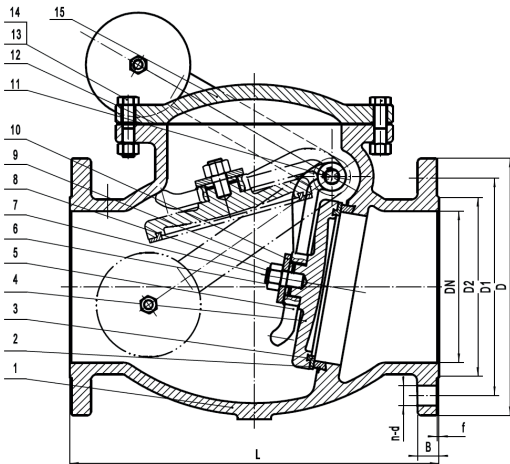

PN16 Cast Iron Swing Check Valve, Lever & Weight

Features

- Flange Mounting PN16 Only
- Flange conforms to BS EN1092 PN16
- Conforms to BS EN12334
- Sizes DN50-400 conform to BS 5153 (BS EN558-1 Series 10)

Technical Data

Max Pressure 16 Bar
Working Temperature -10°C to +230°C

Dimensions in mm

This data sheet is designed as a guide and should not be regarded as wholly accurate in every detail. We reserve the right to amend the specification of any product without notice.

N.	Part Name	Materials
1	Body	Cast Iron - BS EN1561 EN-GJL-250
2	Seat Ring	Cast Bronze - BS1400 LG2
3	Disc Ring	Cast Bronze - BS1400 LG2
4	Disc	Cast Iron - BS EN1561 EN-GJL-250
5	Hanger	Ductile Iron - BS EN1563 EN-GJS-450-10
6	Pin	Stainless Steel - BS970 304S15
7	Split Pin	Stainless Steel - BS970 304S15
8	Disc Screw	Steel - BS970 43A
9	Nut	Steel - BS970 43A
10	Washer	Steel - BS970 43A
11	Bond	Steel - BS970 43A
12	Gasket	Soft Steel Cardboard
13	Bolt	Steel - BS970 43A
14	Nut	Steel - BS970 43A
15	Bonnet	Cast Iron - BS EN1561 EN-GJL-250
16	Bolt	Steel - BS970 43A
17	Balance Weight	Cast Iron - BS EN1561 EN-GJL-250
18	Washer	Steel - BS970 43A
19	Nut	Steel - BS970 43A
20	Connecting Lever	Ductile Iron - BS EN1563 EN-GJS-450-10
21	Nut	Steel - BS970 43A
22	Washer	Steel - BS970 43A
23	Hanger Axle	Stainless Steel - BS970 304S15
24	Gland Nut	Brass - BS2874 CZ122
25	Gland	Brass - BS2874 CZ122
26	O-Ring	EPDM
27	Washer	Teflon
28	Outside Bush	Brass - BS2874 CZ122
29	Inside Bush	Brass - BS2874 CZ122