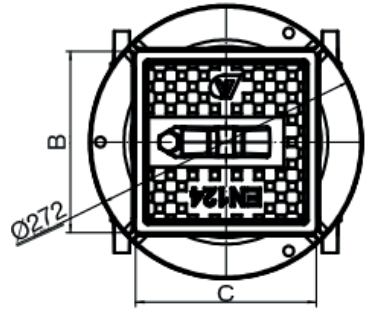

Buried Box

To suit ART 231 DN50-DN600

Features

- Material construction - Ductile Iron
- Box - blue epoxy coated
- Cover - black epoxy painted

DN	DN50-DN600
A	269.5
B	180
C	180
D	75
E	33