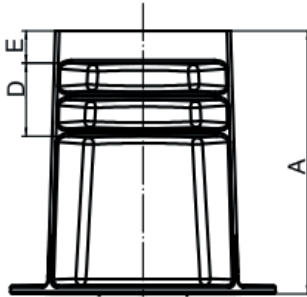

Buried Box

To suit ART 231 DN50-DN600

Features

- Material construction - Ductile Iron
- Box - blue epoxy coated
- Cover - black epoxy painted

DN	DN50-DN600
A	269.5
B	180
C	180
D	75
E	33