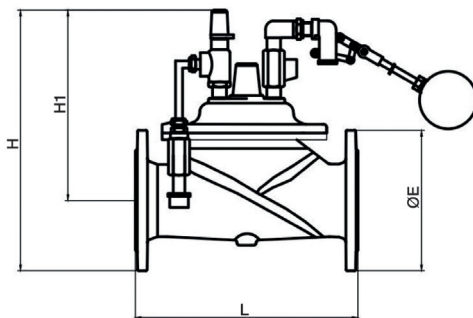

## Features

- Automatic Control Valve
- Suitable for potable water applications
- Conforms to BS EN558-1 Series 1
- Flange conforms to BS EN1092 PN16
- Available flanged PN25
- Stainless Steel pilot tubing and valves
- Copper float option
- Fully WRAS Approved valve - Cert No. 2104026

## Technical data

Max pressure: 16 Bar

Minimum differential pressure: 5PSI (0.035MPa)

Working temp: 0°C to +80°C

DN	50	65	80	100	125	150	200	250	300
L	230	290	310	350	400	480	600	730	850
E	165	185	200	220	250	285	340	405	460
C	125	145	160	180	210	240	295	355	410
n-Ød	4-19	4-19	8-19	8-19	8-19	8-23	12-23	12-28	12-28
B	164	194	218	252	286	348	476	574	662
H	335	355	370	390	420	455	510	575	630
H1	242	252	270	280	295	313	340	372	400
Kgs	13	17	23	30	65	69	132	315	420