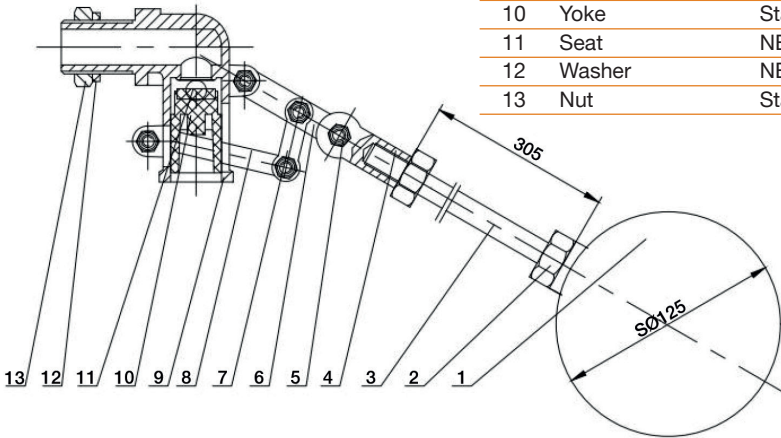

## Technical data

Max pressure: 16 Bar

Minimum differential pressure: 5PSI (0.035MPa)

Working temp: 0°C to +80°C

DN	50	65	80	100	125	150	200	250	300
L	230	290	310	350	400	480	600	730	850
E	165	185	200	220	250	285	340	405	460
C	125	145	160	180	210	240	295	355	410
n-Ød	4-19	4-19	8-19	8-19	8-19	8-23	12-23	12-28	12-28
B	164	194	218	252	286	348	476	574	662
H	335	355	370	390	420	455	510	575	630
H1	242	252	270	280	295	313	340	372	400
Kgs	13	17	23	30	65	69	132	315	420

# ART 6100 PN16 Modulating

N.	Part Name	Materials
1	Body	Ductile Iron
2	Stem	Stainless Steel 304
3	Seat	Stainless Steel 304
4	O-Ring	NBR
5	Disc Ring	NBR
6	Disc Retainer	Ductile Iron
7	Disc Guide	Ductile Iron
8	Diaphragm	EPDM
9	Diaphragm Washer	Ductile Iron
10	Spring	Stainless Steel 304
11	Cover Bearing	Stainless Steel 304
12	Screw	Stainless Steel 304
13	Washer	Stainless Steel 304
14	Cover	Ductile Iron
15	Strainer	Stainless Steel 304
16	Needle Valve	Stainless Steel 304
17	Pressure Gauge	Stainless Steel 304 (Glycerin Filled)
18	Ball Valve	Stainless Steel 304
19	Ball Valve	Stainless Steel 304
20	Float Control Valve	Stainless Steel 304

# ART 6100 PN16 Modulating

Pilot Valve Detail - ART 6150

N.	Part Name	Materials
1	Float Ball	Stainless Steel 304
2	Nut	Stainless Steel 304
3	Rod	Stainless Steel 304
4	Level Holder	Stainless Steel 304
5	Screw / Nut	Stainless Steel 304
6	Arm	Stainless Steel 304
7	Level	Stainless Steel 304
8	Seat Holder	Stainless Steel 304
9	Body	Stainless Steel 304
10	Yoke	Stainless Steel 304
11	Seat	NBR
12	Washer	NBR
13	Nut	Stainless Steel 304

Flow curve of the main valve at fully open status