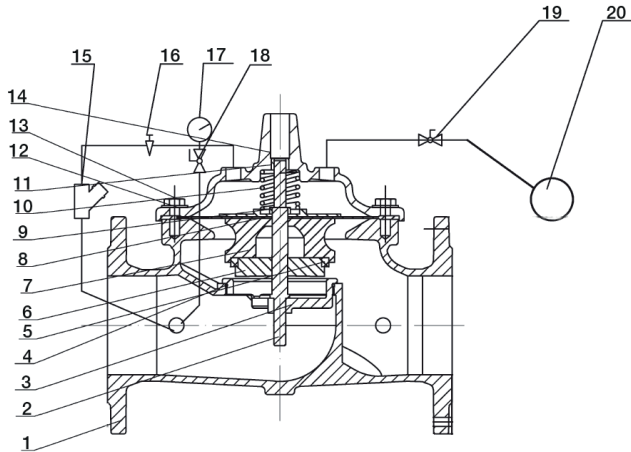

## Technical data

Max pressure: 16 Bar

Minimum differential pressure: 5PSI (0.035MPa)

Working temp: 0°C to +80°C

DN	50	65	80	100	125	150	200	250	300
L	230	290	310	350	400	480	600	730	850
E	165	185	200	220	250	285	340	405	460
C	125	145	160	180	210	240	295	355	410
n-Ød	4-19	4-19	8-19	8-19	8-19	8-23	12-23	12-28	12-28
B	164	194	218	252	286	348	476	574	662
H	335	355	370	390	420	455	510	575	630
H1	242	252	270	280	295	313	340	372	400
Kgs	13	17	23	30	65	69	132	315	420

# ART 6100 PN16 Modulating

N.	Part Name	Materials
1	Body	Ductile Iron
2	Stem	Stainless Steel 304
3	Seat	Stainless Steel 304
4	O-Ring	NBR
5	Disc Ring	NBR
6	Disc Retainer	Ductile Iron
7	Disc Guide	Ductile Iron
8	Diaphragm	EPDM
9	Diaphragm Washer	Ductile Iron
10	Spring	Stainless Steel 304
11	Cover Bearing	Stainless Steel 304
12	Screw	Stainless Steel 304
13	Washer	Stainless Steel 304
14	Cover	Ductile Iron
15	Strainer	Stainless Steel 304
16	Needle Valve	Stainless Steel 304
17	Pressure Gauge	Stainless Steel 304 (Glycerin Filled)
18	Ball Valve	Stainless Steel 304
19	Ball Valve	Stainless Steel 304
20	Float Control Valve	Stainless Steel 304

# ART 6100 PN16 Modulating

Pilot Valve Detail - ART 6150

N.	Part Name	Materials
1	Float Ball	Stainless Steel 304
2	Nut	Stainless Steel 304
3	Rod	Stainless Steel 304
4	Level Holder	Stainless Steel 304
5	Screw / Nut	Stainless Steel 304
6	Arm	Stainless Steel 304
7	Level	Stainless Steel 304
8	Seat Holder	Stainless Steel 304
9	Body	Stainless Steel 304
10	Yoke	Stainless Steel 304
11	Seat	NBR
12	Washer	NBR
13	Nut	Stainless Steel 304