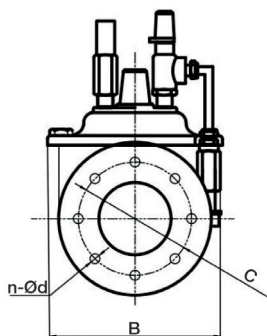

## Technical data

Max pressure: 16 Bar

Minimum differential pressure: 5PSI (0.035MPa)

Working temp: 0°C to +80°C

DN	50	65	80	100	125	150	200	250	300
L	230	290	310	350	400	480	600	730	850
E	165	185	200	220	250	285	340	405	460
C	125	145	160	180	210	240	295	355	410
n-Ød	4-19	4-19	8-19	8-19	8-19	8-23	12-23	12-28	12-28
B	164	194	218	252	286	348	476	574	662
H	335	355	370	390	420	455	510	575	630
H1	242	252	270	280	295	313	340	372	400
Kgs	13	17	23	30	65	69	132	315	420

# ART 6100 PN16 Modulating

N.	Part Name	Materials
1	Body	Ductile Iron
2	Stem	Stainless Steel 304
3	Seat	Stainless Steel 304
4	O-Ring	NBR
5	Disc Ring	NBR
6	Disc Retainer	Ductile Iron
7	Disc Guide	Ductile Iron
8	Diaphragm	EPDM
9	Diaphragm Washer	Ductile Iron
10	Spring	Stainless Steel 304
11	Cover Bearing	Stainless Steel 304
12	Screw	Stainless Steel 304
13	Washer	Stainless Steel 304
14	Cover	Ductile Iron
15	Strainer	Stainless Steel 304
16	Needle Valve	Stainless Steel 304
17	Pressure Gauge	Stainless Steel 304 (Glycerin Filled)
18	Ball Valve	Stainless Steel 304
19	Ball Valve	Stainless Steel 304
20	Float Control Valve	Stainless Steel 304